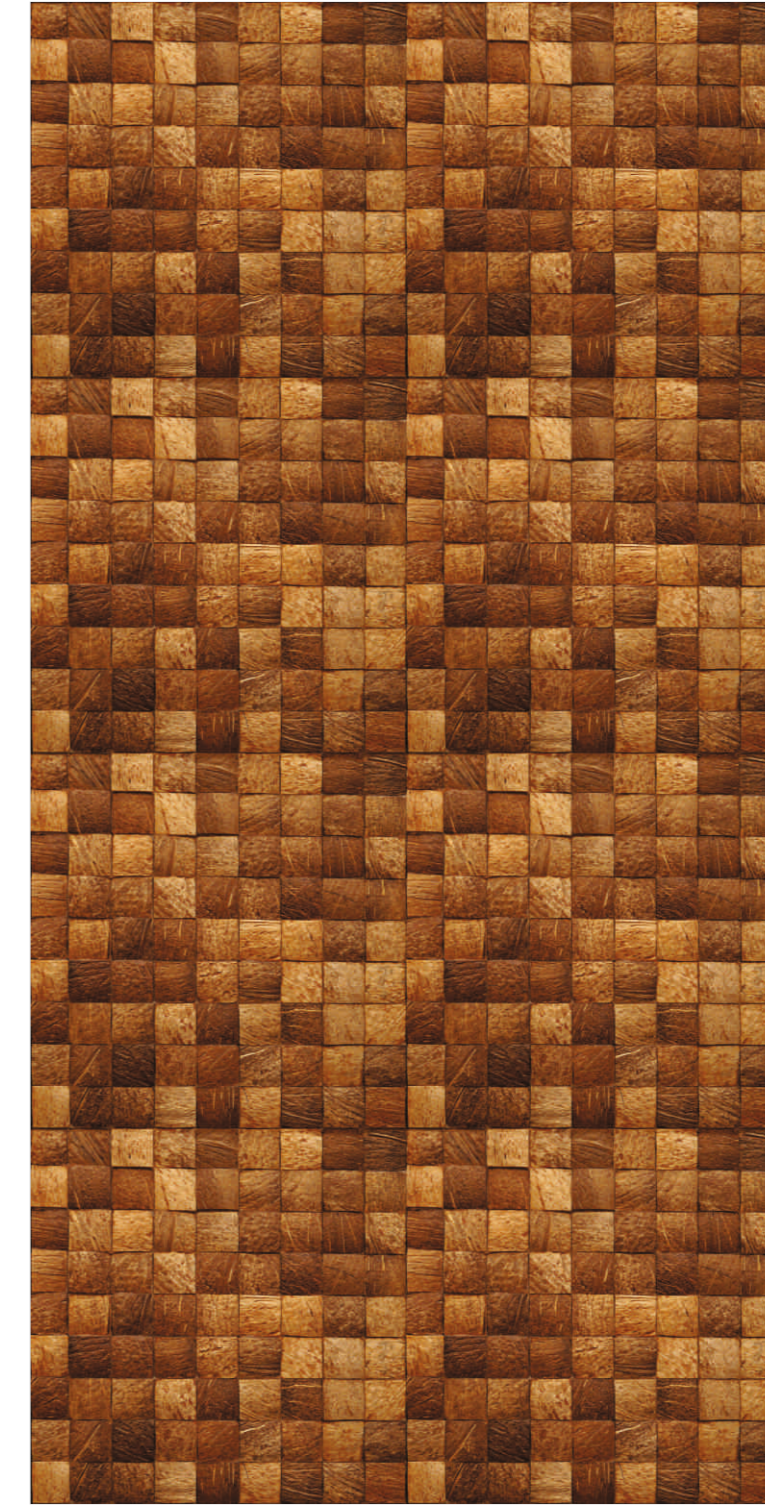

Code : DG 20
Texture : SUPER MATT

vertical series

8 FEET 4 DIGITAL LAMINATE

PURE PHENOLIC PRODUCT

8 COLOUR ENHANCED PRINTING

ULTRA MODERN DESIGN

HIGH DEFINITION (HD) PRINTING

JAPANESE PRINTING TECHNOLOGY