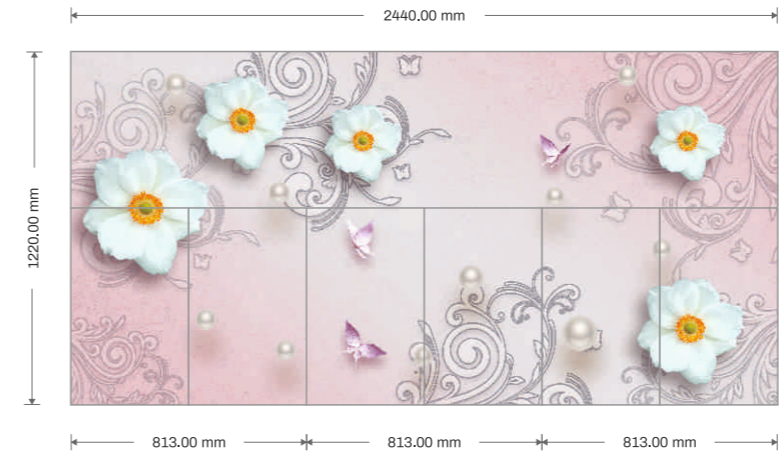

115
116

7001

7013