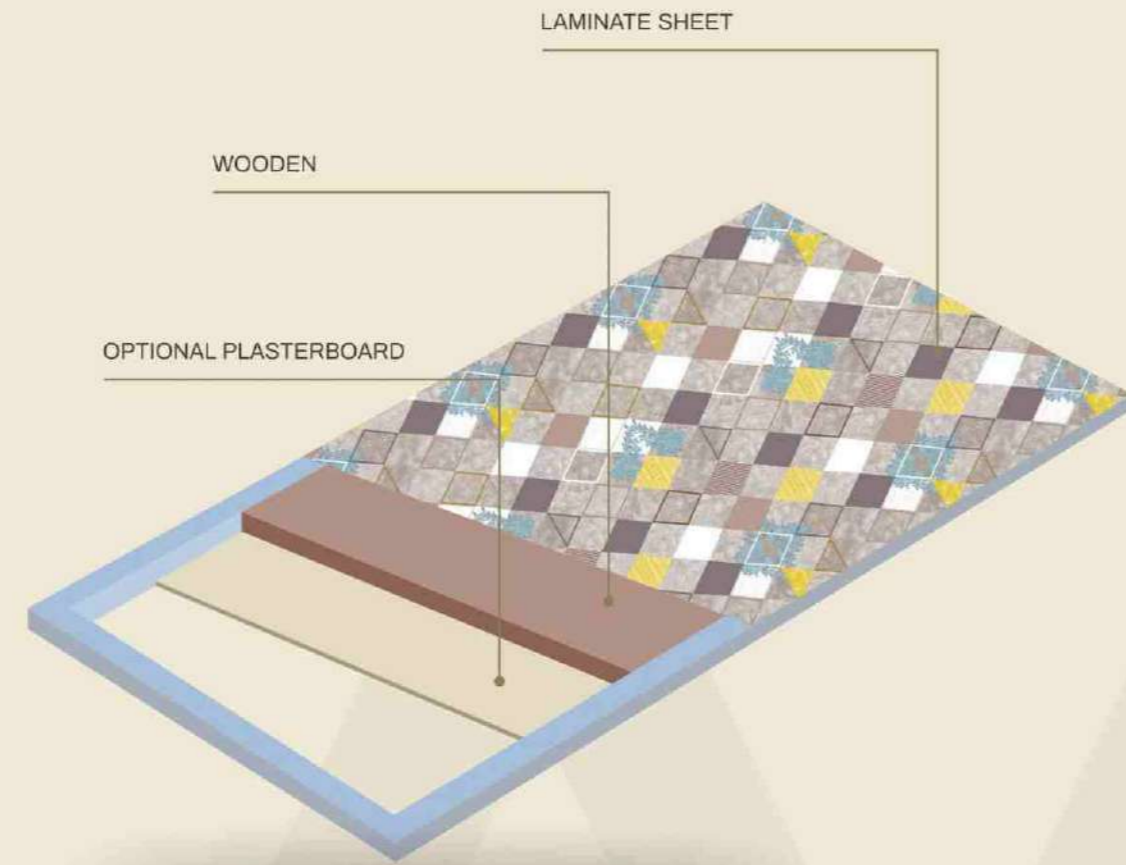

JAPANESE
PRINTING TECHNOLOGY

LAMINATE INSTALLATION

Priva Laminates the ideal finish for natural facades facade panel with a Priva Laminate facing. Natural materials composed mainly of wood, laminates offer a range of looks. All colours and natural material imitations are available with a satin or textured finish. Buildings: tertiary, residential, education, hotels, leisure, offices, healthcare, retail, public-access buildings and more. Installation Priva Laminates can be added to 4-sided rebate traditional curtain wall systems and traditional set up. benefits endless and fashionable finish such as wood effect unalterable over time (UV filter) Easy to install with minimal maintenance Laminate facing Insulation peripheric frame optional plasterboard Interior facing steel or aluminium.