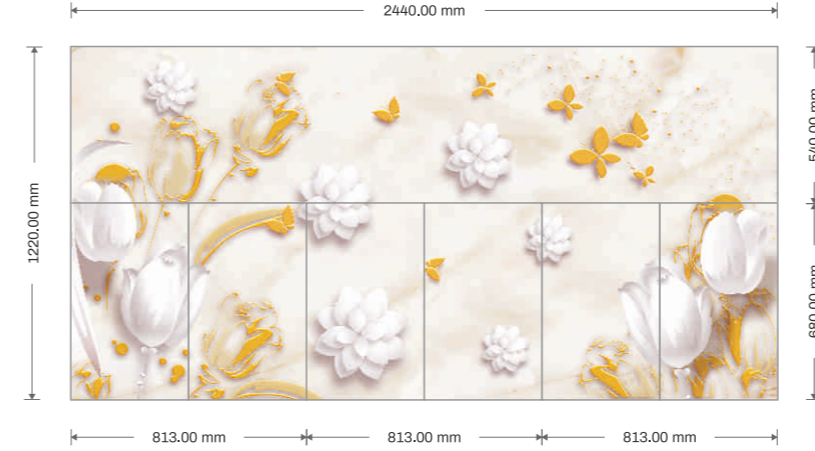

7016

Code : DG 46
Texture : HIGH GLOSS

kitchen series

8 FEET 4 DIGITAL LAMINATE

Code : DG 97
Texture : HIGH GLOSS

kitchen series

8 FEET 4 DIGITAL LAMINATE

PURE PHENOLIC PRODUCT