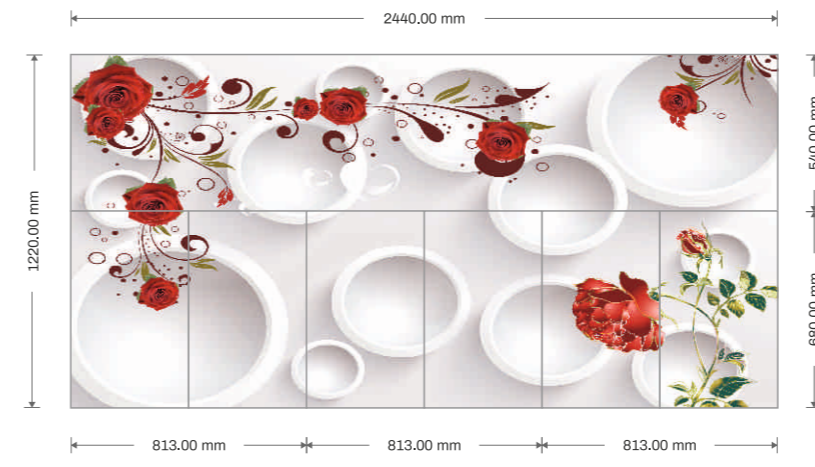

8 FEET 4 DIGITAL
LAMINATE

PURE
PHENOLIC PRODUCT

8 COLOUR
ENHANCED PRINTING

ULTRA
MODERN DESIGN

HIGH DEFINITION
(HD) PRINTING

JAPANESE
PRINTING TECHNOLOGY

105
106

7001