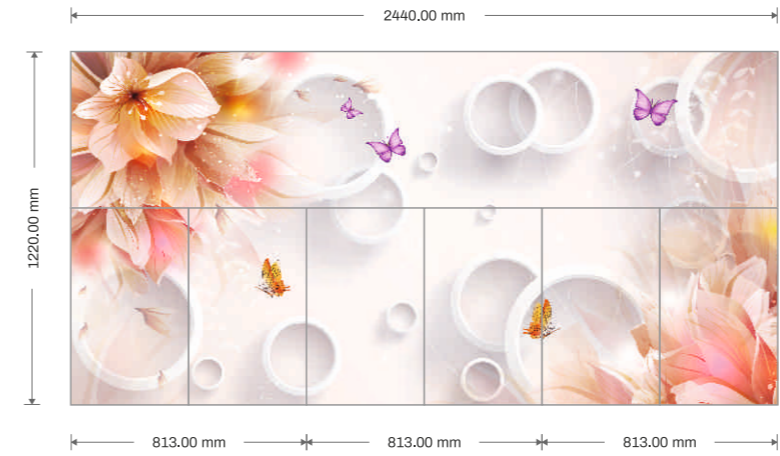

8 COLOUR
ENHANCED PRINTING

ULTRA
MODERN DESIGN

HIGH DEFINITION
(HD) PRINTING

JAPANESE
PRINTING TECHNOLOGY

117
118

7001

7015

Code : DG 96
Texture : HIGH GLOSS