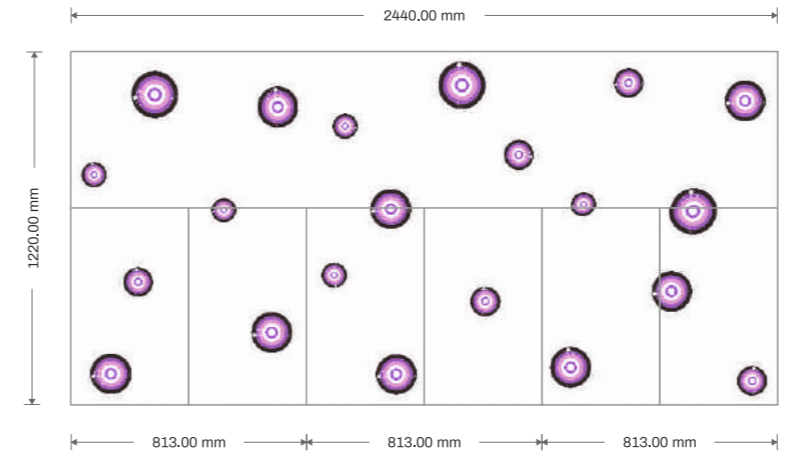

PURE
PHENOLIC PRODUCT

8 COLOUR
ENHANCED PRINTING

ULTRA
MODERN DESIGN

HIGH DEFINITION
(HD) PRINTING

JAPANESE
PRINTING TECHNOLOGY

7001

7020

Code : DG 47
Texture : HIGH GLOSS