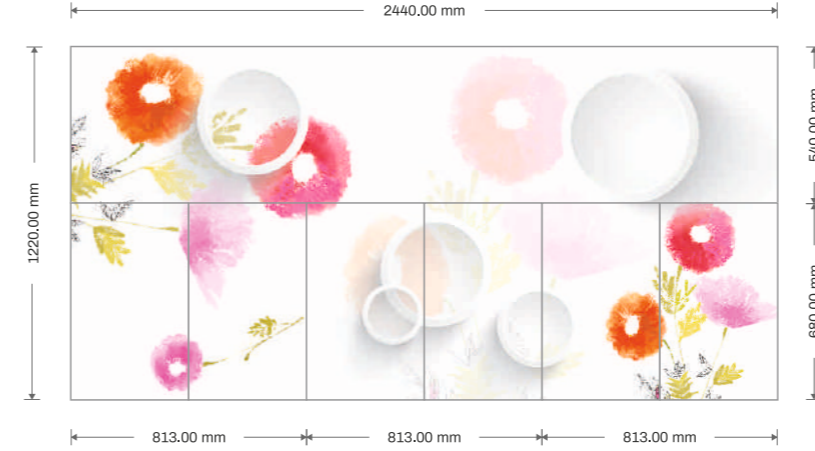

8 COLOUR
ENHANCED PRINTING

ULTRA
MODERN DESIGN

HIGH DEFINITION
(HD) PRINTING

JAPANESE
PRINTING TECHNOLOGY

7001

7013

Code : DG 92
Texture : HIGH GLOSS

kitchen series