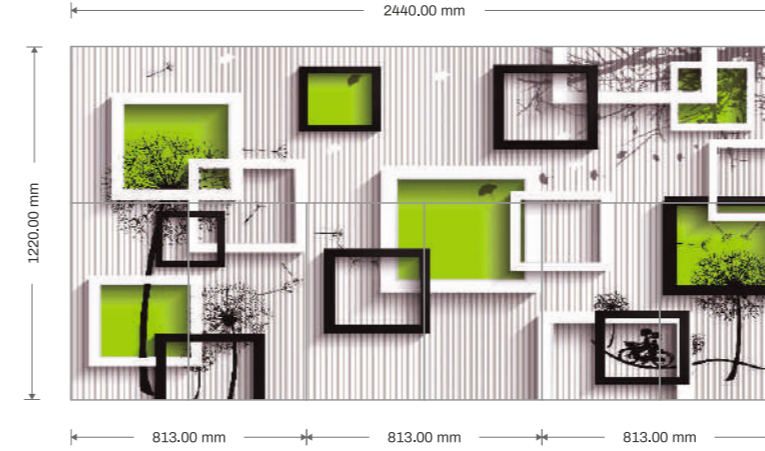

147
148

7001

7017