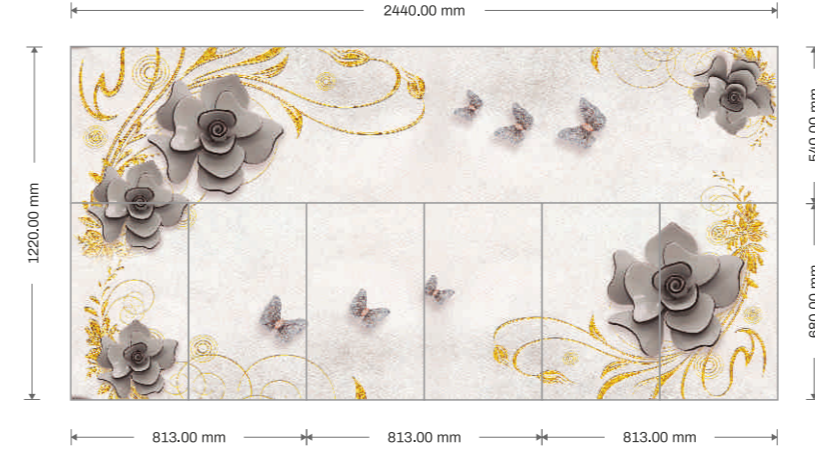

7001

kitchen
series

8 FEET 4 DIGITAL
LAMINATE

PURE
PHENOLIC PRODUCT

8 COLOUR
ENHANCED PRINTING

ULTRA
MODERN DESIGN

HIGH DEFINITION
(HD) PRINTING

JAPANESE
PRINTING TECHNOLOGY