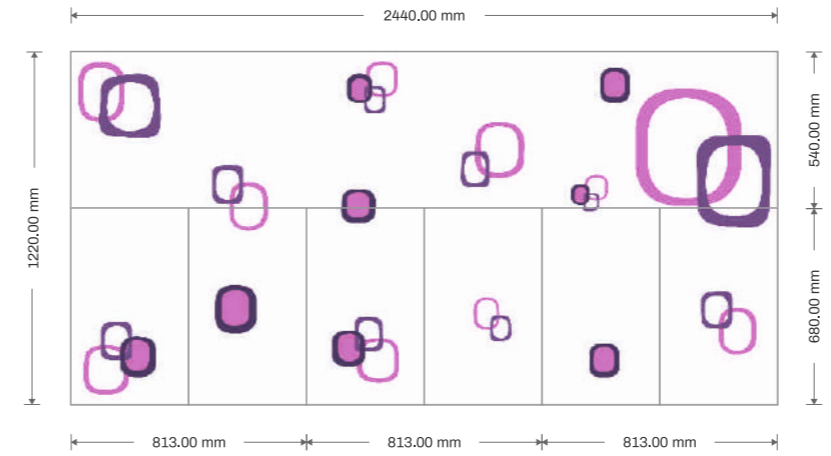

141
142

Code : DG 48
Texture : HIGH GLOSS

kitchen
series

8 FEET 4 DIGITAL
LAMINATE