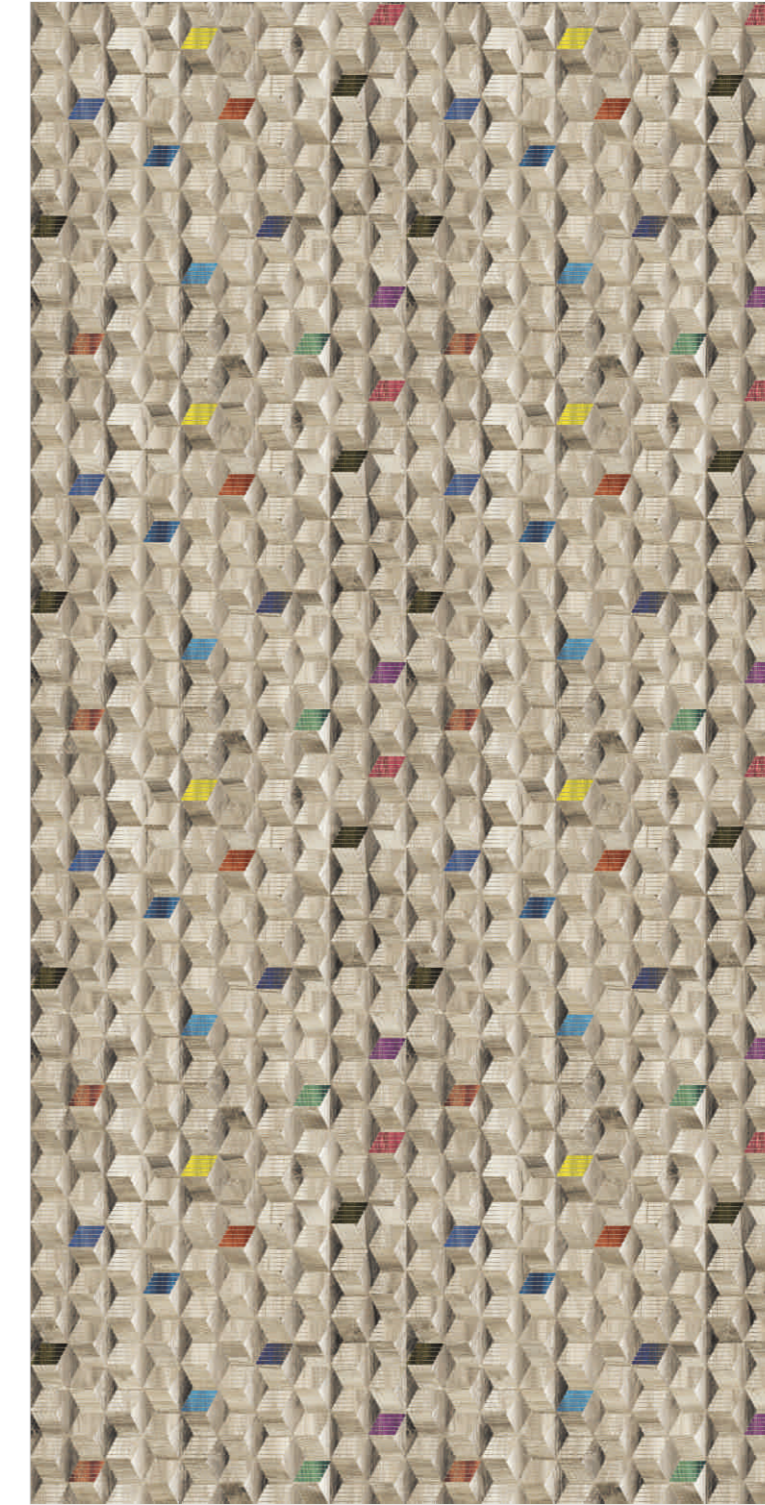

Code : DG 84
Texture : HIGH GLOSS

vertical
series

8 FEET X 4 DIGITAL
LAMINATE

PURE
PHENOLIC PRODUCT

8 COLOUR
ENHANCED PRINTING

ULTRA
MODERN DESIGN

HIGH DEFINITION
(HD) PRINTING

JAPANESE
PRINTING TECHNOLOGY