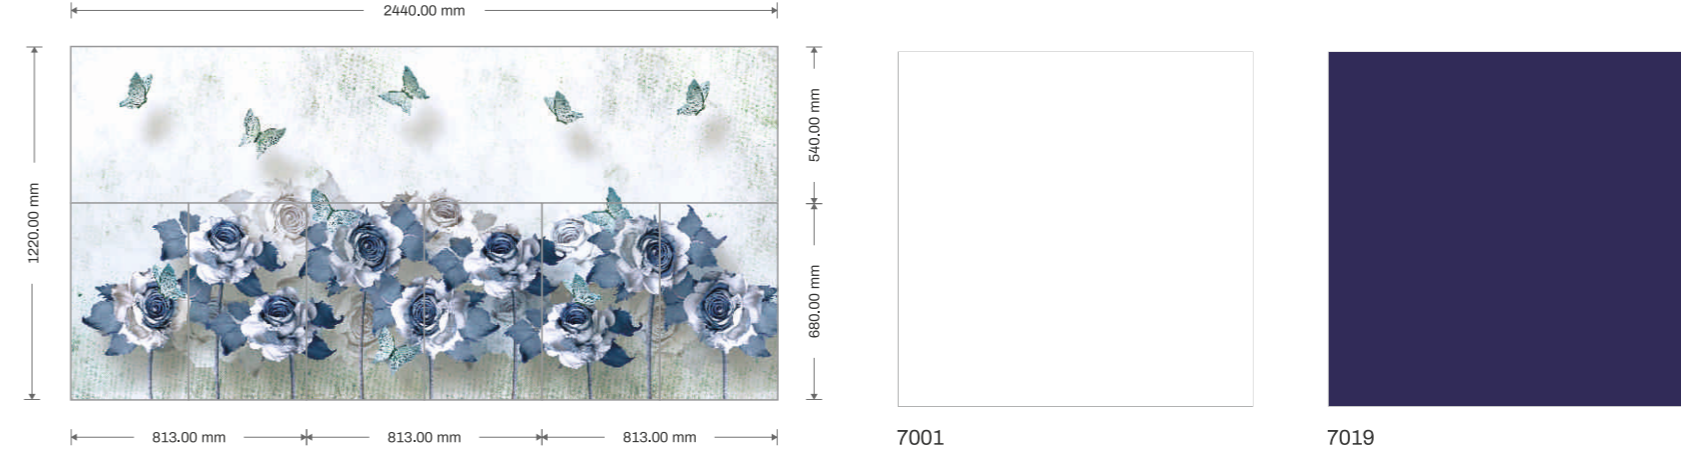

135
136

Code : DG 100
Texture : HIGH GLOSS

kitchen
series

8 FEET 4 DIGITAL
LAMINATE

PURE
PHENOLIC PRODUCT

8 COLOUR
ENHANCED PRINTING

ULTRA
MODERN DESIGN

HIGH DEFINITION
(HD) PRINTING

JAPANESE
PRINTING TECHNOLOGY