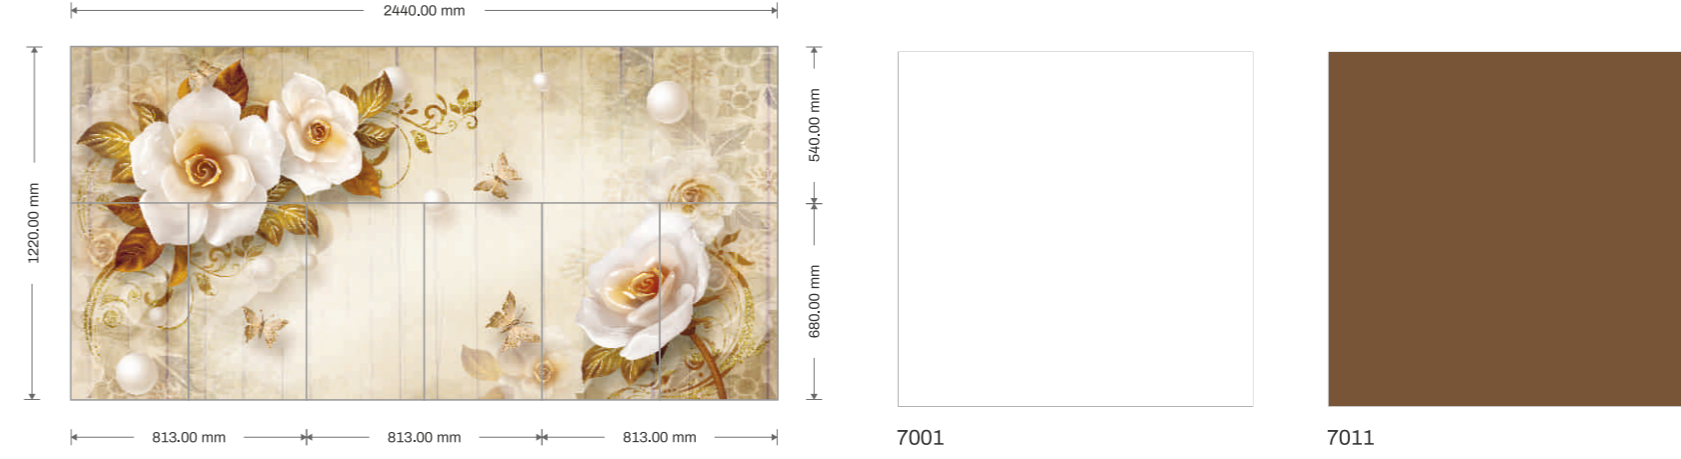

8 COLOUR ENHANCED PRINTING

ULTRA MODERN DESIGN

HIGH DEFINITION (HD) PRINTING

JAPANESE PRINTING TECHNOLOGY

Code : DG 89
Texture : HIGH GLOSS

kitchen series

8 FEET 4 DIGITAL LAMINATE

PURE PHENOLIC PRODUCT