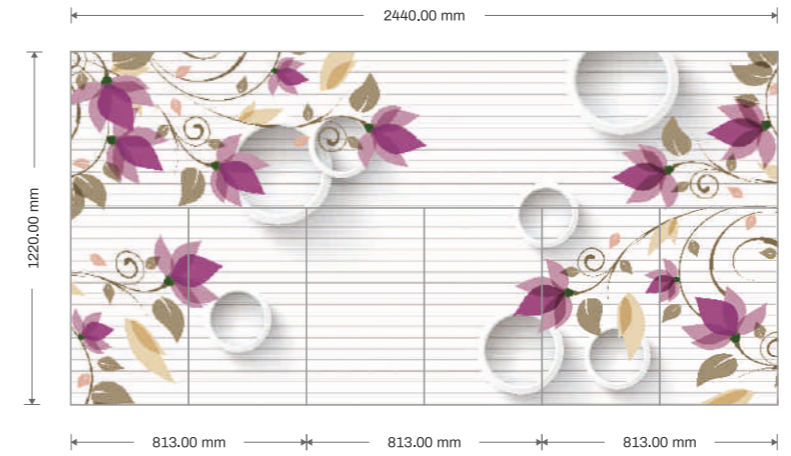

137
138

7001