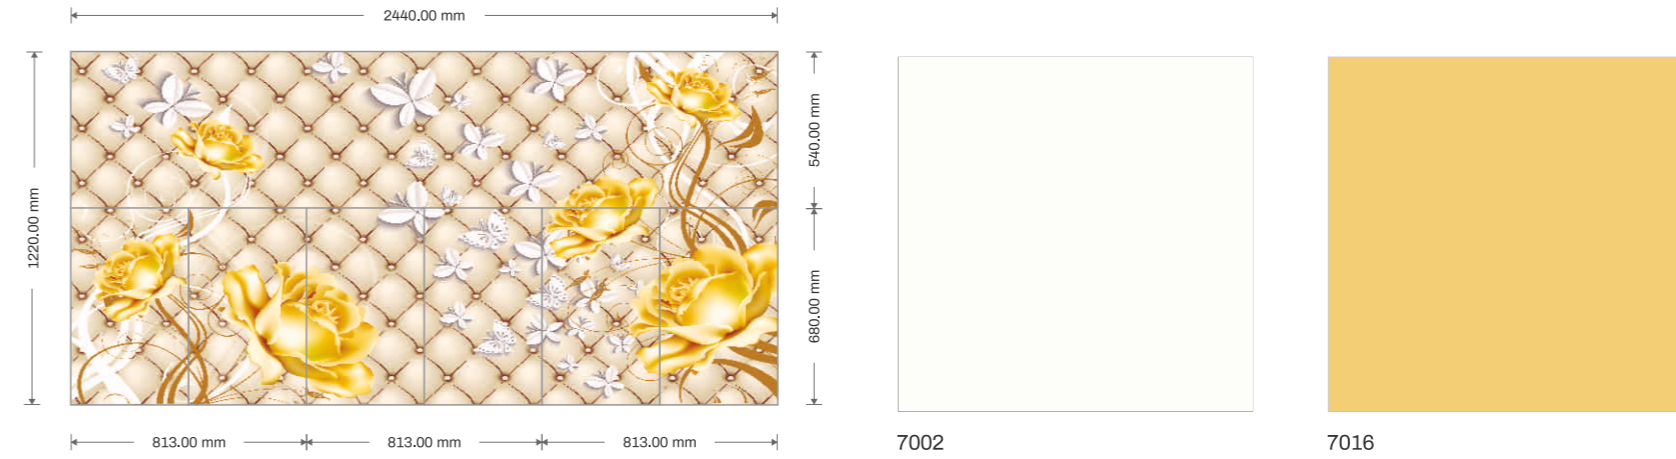

103
—
104

Code : DG 39
Texture : HIGH GLOSS

kitchen
series

8 FEET 4 DIGITAL
LAMINATE

PURE
PHENOLIC PRODUCT

8 COLOUR
ENHANCED PRINTING

ULTRA
MODERN DESIGN

HIGH DEFINITION
(HD) PRINTING

JAPANESE
PRINTING TECHNOLOGY