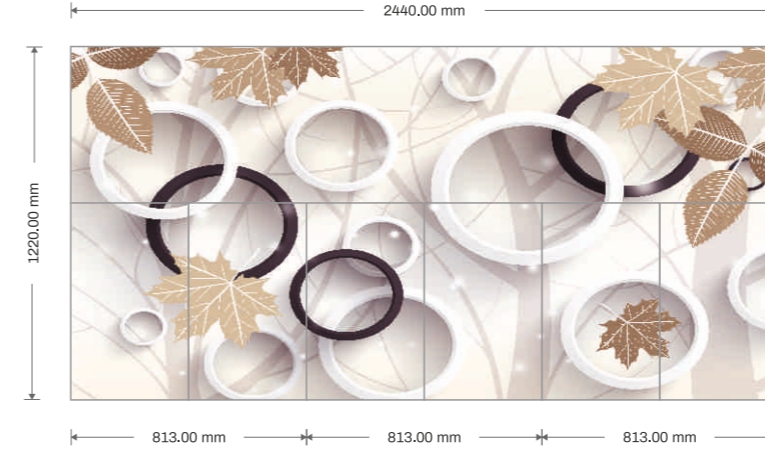

107
108

7001

7011