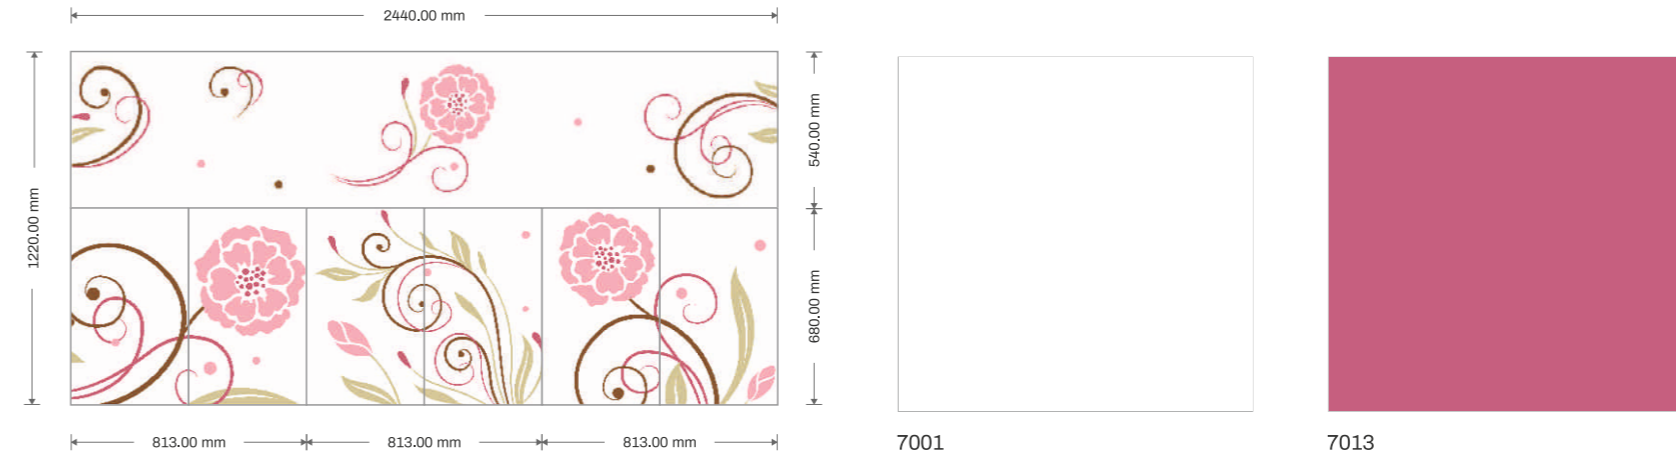

8 FEET 4 DIGITAL LAMINATE

PURE PHENOLIC PRODUCT

8 COLOUR ENHANCED PRINTING

ULTRA MODERN DESIGN

HIGH DEFINITION (HD) PRINTING

JAPANESE PRINTING TECHNOLOGY

Code : DG 93
Texture : HIGH GLOSS

kitchen series