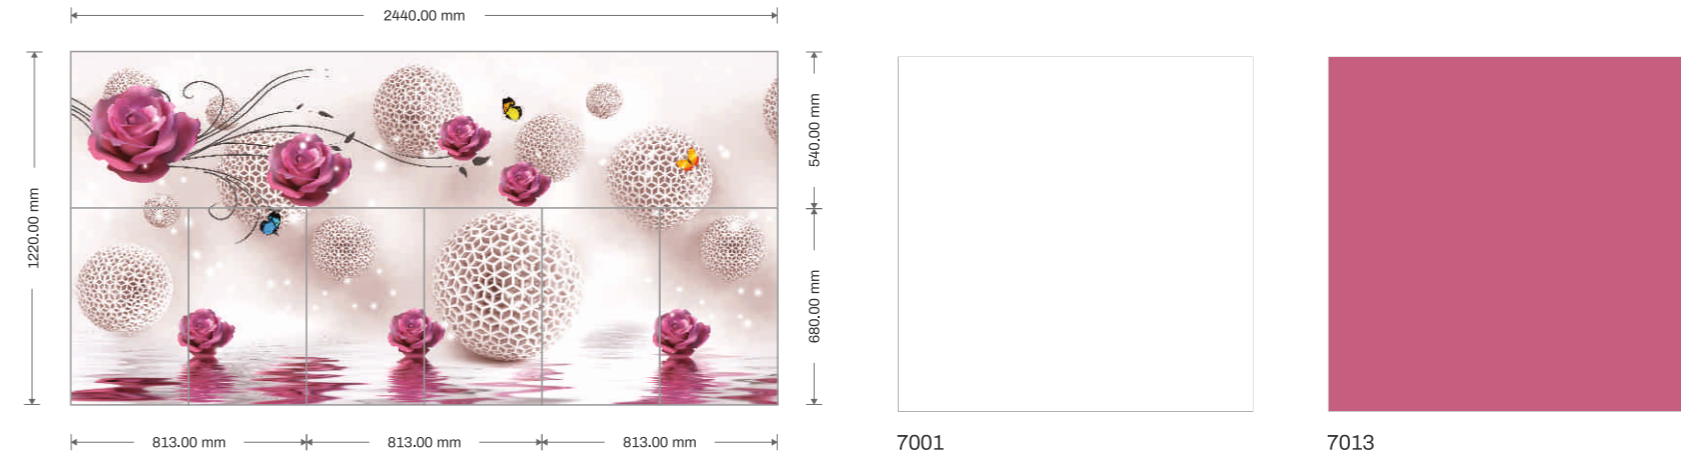

8 FEET 4 DIGITAL LAMINATE

PURE PHENOLIC PRODUCT

8 COLOUR ENHANCED PRINTING

ULTRA MODERN DESIGN

HIGH DEFINITION (HD) PRINTING

JAPANESE PRINTING TECHNOLOGY

113
114

Code : DG 94
Texture : HIGH GLOSS